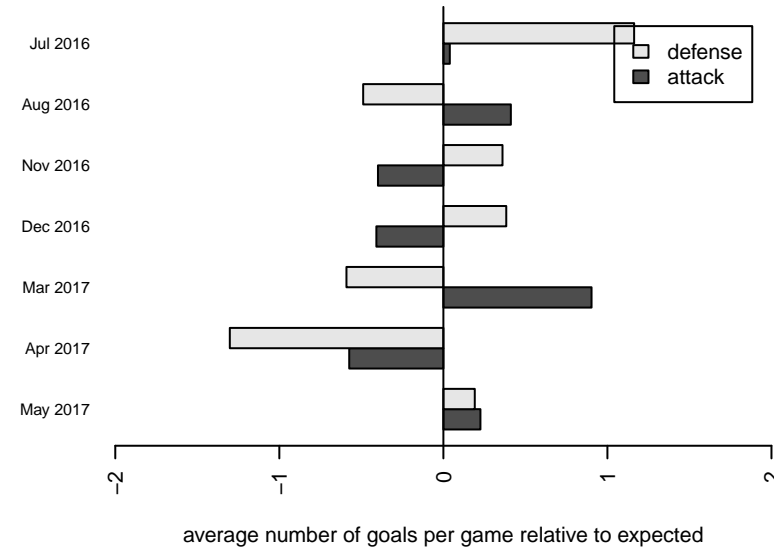

LA Galaxy San Diego Elite B00
 Dots are actual minus expected GF (blue circles) and GA (red triangles).
 Blue line is smoothed change in attack strength. Red is smoothed change in defense strength.

**attack and defense variance (black dot)
relative to other teams
and top 10 in region**

**attack and defense rating
relative to others at age
and all opponents in last 13 months**

**attack and defense rating
relative to others at age
and all opponents in last 13 months**

Performance relative to 13 month average

Performance relative to 13 month average

Distribution of opponents
 Red = Lose zone, Blue = Win zone, Green = Even
 Black line separates win/lose zones

lot. A=Neither has attack advantage, B=Opponent has both attack and defense advantage, C=Opponent has both attack and defense disadvantage, D=Both have