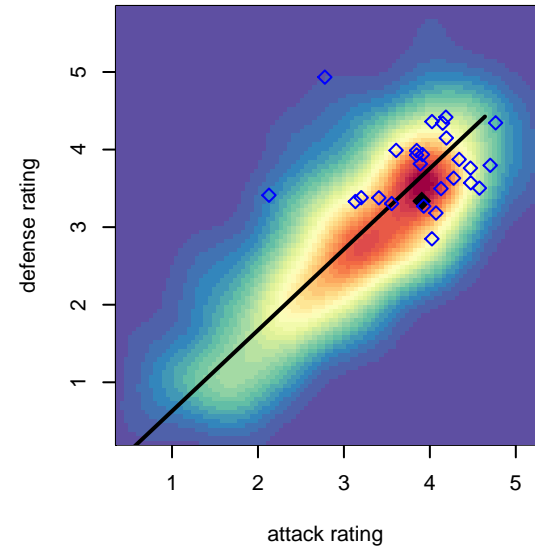

LA Galaxy San Diego Elite B00

San Diego, CAS
 B00 total strength=1845
 attack=49.68 defense=28.12
 notes= Malone 2016

alt names used:
 LA GALAXY SAN DIEGO B2000 ELITE (CAS)
 LAGSD B00 Elite-Malone/Gurley
 LA GALAXY SAN DIEGO B00 ELITE/MALONE
 LA GALAXY SAN DIEGO LAGSD B00 ELITE/M
 LA Galaxy San Diego 2000 Elite (CA-S)
 LA GALAXY SAN DIEGO B00 ELITE/MALONE

LA Galaxy San Diego Elite B00
 Dots are actual minus expected GF (blue circles) and GA (red triangles).
 Blue line is smoothed change in attack strength. Red is smoothed change in defense strength.

**attack and defense variance (black dot)
relative to other teams
and top 10 in region**

**attack and defense rating
relative to others at age
and all opponents in last 13 months**

**attack and defense rating
relative to others at age
and all opponents in last 13 months**

Performance relative to 13 month average

Performance relative to 13 month average

Distribution of opponents
 Red = Lose zone, Blue = Win zone, Green = Even
 Black line separates win/lose zones

lot. A=Neither has attack advantage, B=Opponent has both attack and defense advantage, C=Opponent has both attack and defense disadvantage, D=Both have