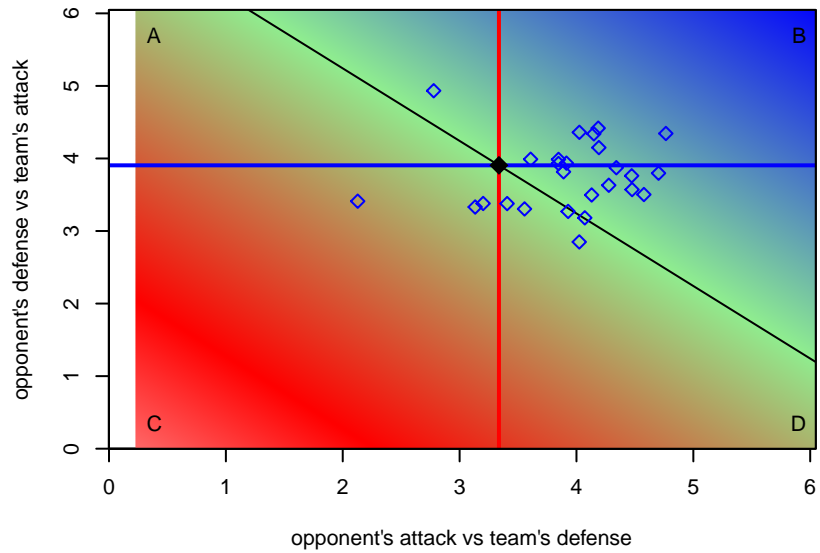

LA Galaxy San Diego Elite B00
 Dots are actual minus expected GF (blue circles) and GA (red triangles).
 Blue line is smoothed change in attack strength. Red is smoothed change in defense strength.

**attack and defense variance (black dot)
relative to other teams
and top 10 in region**

**attack and defense rating
relative to others at age
and all opponents in last 13 months**

**attack and defense rating
relative to others at age
and all opponents in last 13 months**

Performance relative to 13 month average

Performance relative to 13 month average

Distribution of opponents
 Red = Lose zone, Blue = Win zone, Green = Even
 Black line separates win/lose zones

lot. A=Neither has attack advantage, B=Opponent has both attack and defense advantage, C=Opponent has both attack and defense disadvantage, D=Both have