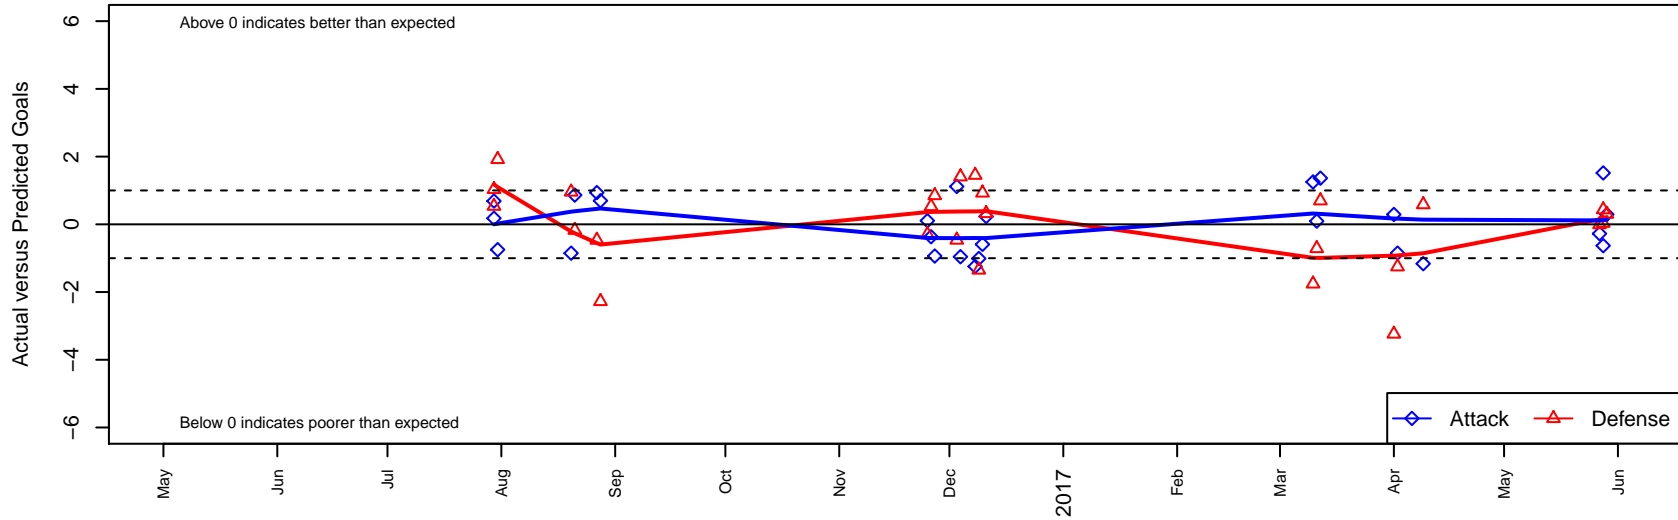

LA Galaxy San Diego Elite B00

San Diego, CAS
 B00 total strength=1845
 attack=49.68 defense=28.12
 notes= Malone 2016

alt names used:
 LA GALAXY SAN DIEGO B2000 ELITE (CAS)
 LAGSD B00 Elite-Malone/Gurley
 LA GALAXY SAN DIEGO B00 ELITE/MALONE
 LA GALAXY SAN DIEGO LAGSD B00 ELITE/M
 LA Galaxy San Diego 2000 Elite (CA-S)
 LA GALAXY SAN DIEGO B00 ELITE/MALONE

LA Galaxy San Diego Elite B00
 Dots are actual minus expected GF (blue circles) and GA (red triangles).
 Blue line is smoothed change in attack strength. Red is smoothed change in defense strength.

**attack and defense variance (black dot)
relative to other teams
and top 10 in region**

**attack and defense rating
relative to others at age
and all opponents in last 13 months**

**attack and defense rating
relative to others at age
and all opponents in last 13 months**

Performance relative to 13 month average

Performance relative to 13 month average

Distribution of opponents
 Red = Lose zone, Blue = Win zone, Green = Even
 Black line separates win/lose zones

lot. A=Neither has attack advantage, B=Opponent has both attack and defense advantage, C=Opponent has both attack and defense disadvantage, D=Both have