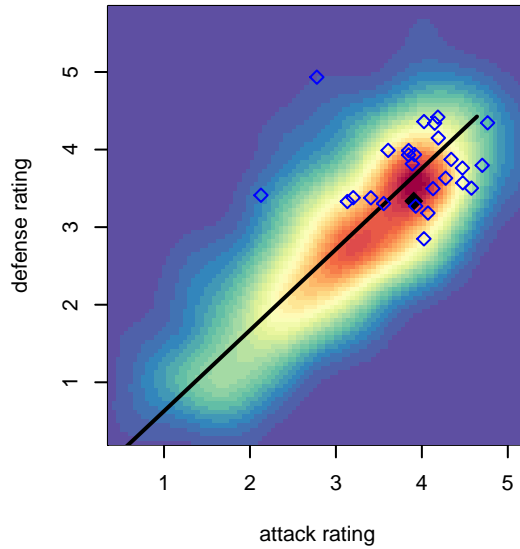

LA Galaxy San Diego Elite B00

San Diego, CAS
 B00 total strength=1845
 attack=49.68 defense=28.12
 notes= Malone 2016

alt names used:
 LA GALAXY SAN DIEGO B2000 ELITE (CAS)
 LAGSD B00 Elite-Malone/Gurley
 LA GALAXY SAN DIEGO B00 ELITE/MALONE
 LA GALAXY SAN DIEGO LAGSD B00 ELITE/M
 LA Galaxy San Diego 2000 Elite (CA-S)
 LA GALAXY SAN DIEGO B00 ELITE/MALONE

Venues played:
 2016 Surf Cup Super Black U17
 2016 FWRL CAS B00
 2016 Carlsbad Nov Nights College Showcase F
 2016 USYS National League U17
 2016 NV Players Showcase USYS National Le:
 2016 Manchester City Cup Gold U17

LA Galaxy San Diego Elite B00
 Dots are actual minus expected GF (blue circles) and GA (red triangles).
 Blue line is smoothed change in attack strength. Red is smoothed change in defense strength.

**attack and defense variance (black dot)
relative to other teams
and top 10 in region**

**attack and defense rating
relative to others at age
and all opponents in last 13 months**

**attack and defense rating
relative to others at age
and all opponents in last 13 months**

Performance relative to 13 month average