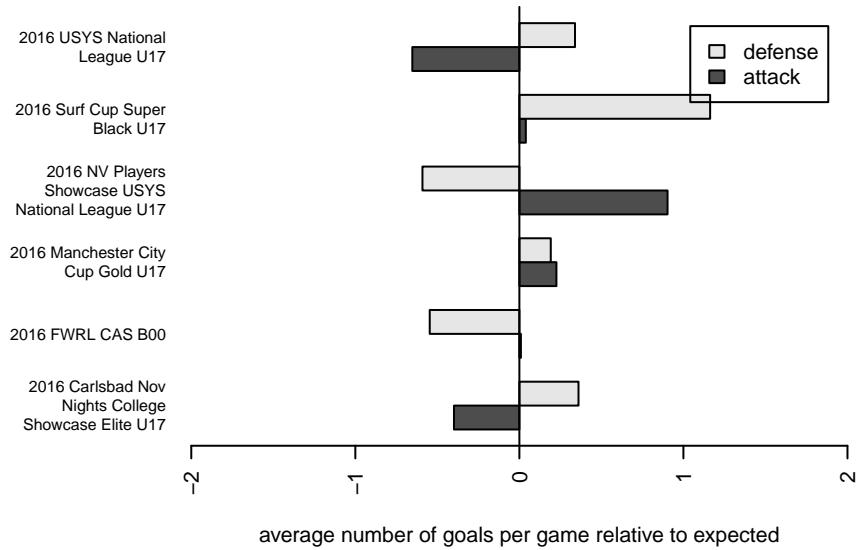

LA Galaxy San Diego Elite B00
 Dots are actual minus expected GF (blue circles) and GA (red triangles).
 Blue line is smoothed change in attack strength. Red is smoothed change in defense strength.

**attack and defense variance (black dot)
relative to other teams
and top 10 in region**

**attack and defense rating
relative to others at age
and all opponents in last 13 months**

**attack and defense rating
relative to others at age
and all opponents in last 13 months**

Performance relative to 13 month average

Performance relative to 13 month average

Distribution of opponents
 Red = Lose zone, Blue = Win zone, Green = Even
 Black line separates win/lose zones

lot. A=Neither has attack advantage, B=Opponent has both attack and defense advantage, C=Opponent has both attack and defense disadvantage, D=Both have