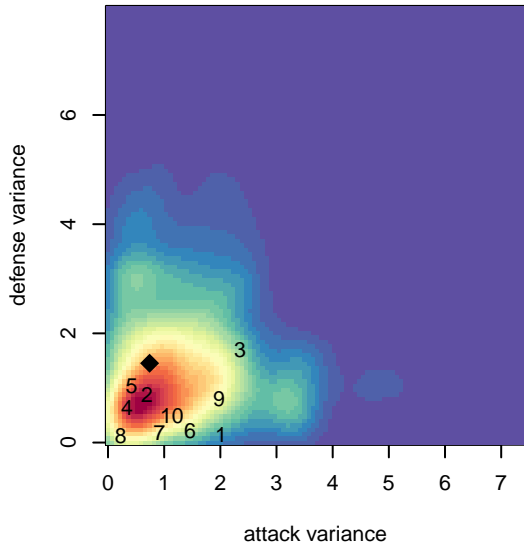

LA Galaxy San Diego Elite B00

San Diego, CAS
 B00 total strength=1845
 attack=49.68 defense=28.12
 notes= Malone 2016

alt names used:
 LA GALAXY SAN DIEGO B2000 ELITE (CAS)
 LAGSD B00 Elite-Malone/Gurley
 LA GALAXY SAN DIEGO B00 ELITE/MALONE
 LA GALAXY SAN DIEGO LAGSD B00 ELITE/M
 LA Galaxy San Diego 2000 Elite (CA-S)
 LA GALAXY SAN DIEGO B00 ELITE/MALONE

LA Galaxy San Diego Elite B00
 Dots are actual minus expected GF (blue circles) and GA (red triangles).
 Blue line is smoothed change in attack strength. Red is smoothed change in defense strength.

**attack and defense variance (black dot)
relative to other teams
and top 10 in region**